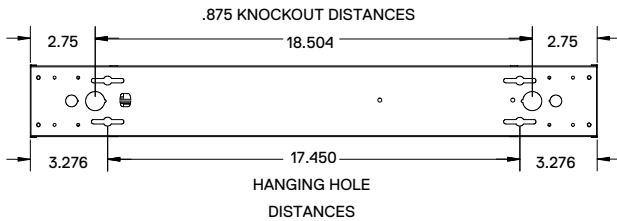

DRAWINGS & IMAGES

MAX3FR24L