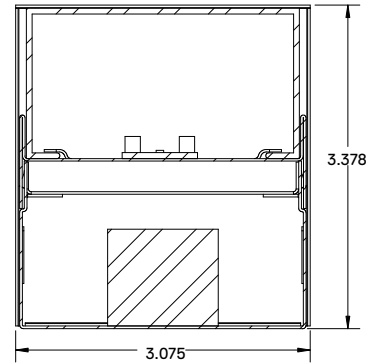

DRAWINGS & IMAGES

MAX3FR24L