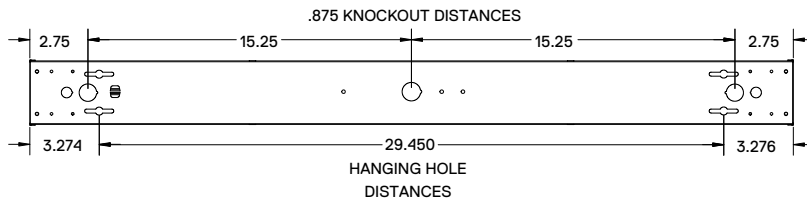

DRAWINGS & IMAGES

MAX3FR24L

MAX3FR36L

MAX3FR48L

MAX3FR72L

MAX3FR96L