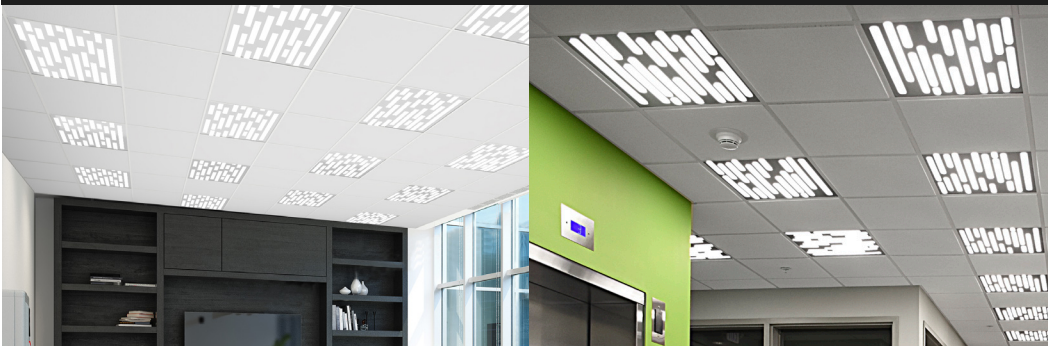

LASER PANELS

Architectural LED Backlit Ceiling Tiles

Create Excitement In Your Space

Flexible. Striking. Cost-friendly.

Saylite's Laser Panel Lighting can elevate a space within a matter of minutes!

Seamless patterns can be installed across large ceilings or down long hallways to create upscale installations. A revolution in grid lighting, standard sizing makes it easy to replace traditional flat panels.

Choose from a multitude of patterns to revitalize office or retail spaces. LED flat panels provide energy efficient illumination behind a uniquely designed laser-cut fascia. These panels are ultra-versatile, easily select color temperature and wattage directly on the fixture using the 3-position switch.

- 3 standard sizes – 2ft x 2ft, 1ft x 4ft, and 2ft x 4ft
- 5 standard patterns with custom patterns available
- Recessed mount for grid ceiling
- Multiple wattage/lumen options available via 3-position switch
- Multiple Kelvin temperature options (3500K, 4000K, 5000K) available via 3-position switch
- Emergency battery backup options available
- CRI >80
- >50,000 hrs of L70 LED life
- Rated for dry and damp locations
- 0-10 Volt dimmable 120-277V (120V ELV/TRIAC avail)
- Power factor >0.90
- 5 year warranty